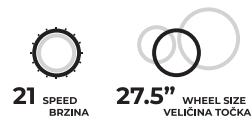

Level 7.1

MTB

Code / Šifra: 916550-18 / 20